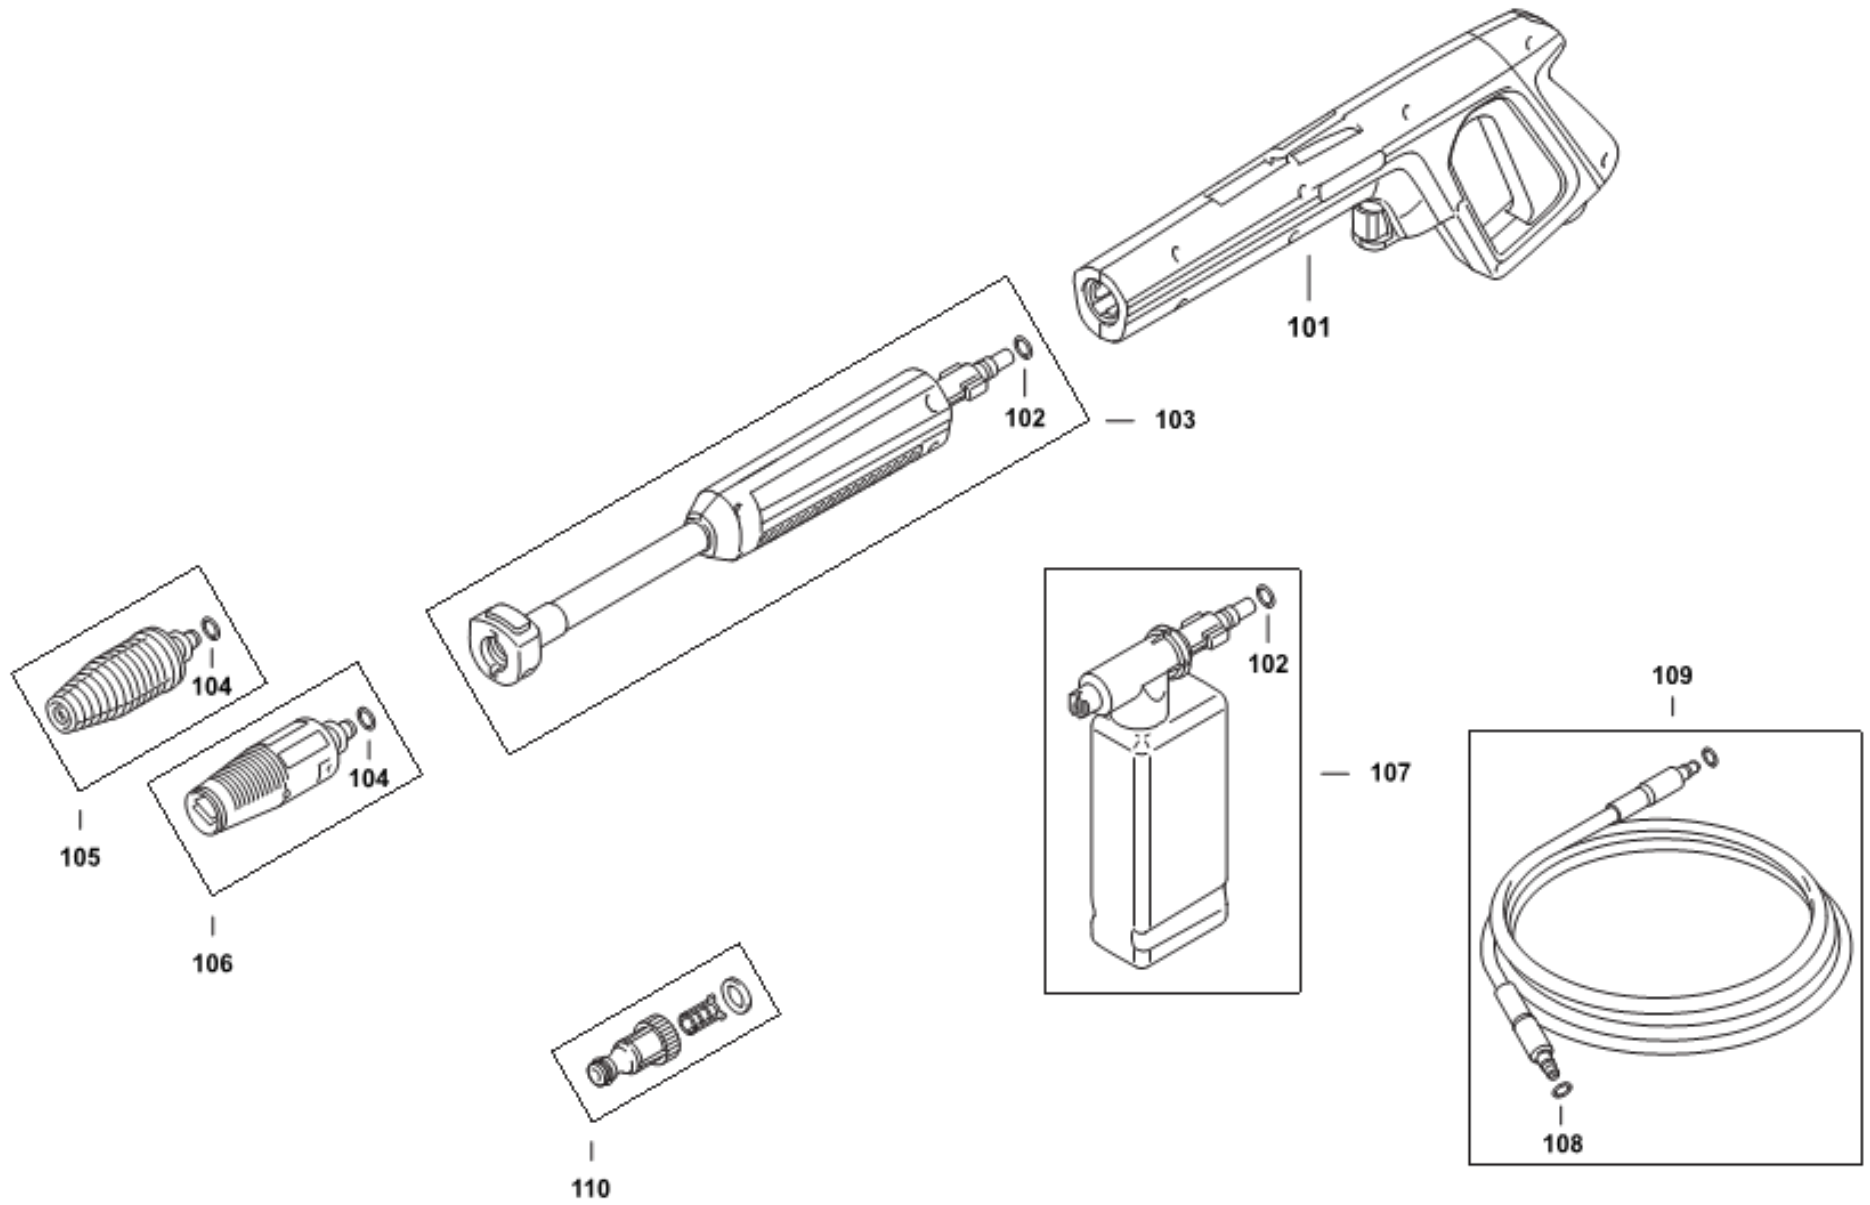

SXFPW18B-E Main unit PRESSURE WASHER 1

SXFPW18B-E Motor PRESSURE WASHER 1

SXFPW18B-E Attachments PRESSURE WASHER 1

Parts List SXFPW18B-E PRESSURE WASHER 1

Item	Part Number	Qty	Part Description	General Description	Other Info	Repair Inst	Markets
1	4380930	1	HANDLE SA			No	QS
2	4381300	1	KNOB			No	QS
3	50943	22	SCREW			No	QS
4	4380940	1	COVER			No	QS
5	4380950	1	COVER			No	QS
6	4380913	1	GUARD			No	QS
7	4384530	1	GUARD			No	QS
8	4384540	1	GUARD			No	QS
9	3085940	14	SCREW			No	QS
10	4380255	1	KNOB			No	QS
11	4380881	1	GUARD			No	QS
12	4380397	1	BUTTON	Push-button		No	QS
13	4380900	1	CASING			No	QS
14	5460810	5	SCREW			No	QS
15	4380870	1	FOOT SA			No	QS
16	1004455-07	1	GLAND			No	QS
17	4560251	2	SUPPORT			No	QS
18	4380201	1	BASE			No	QS
19	4383860	1	SUPPORT			No	QS
20	4582020	1	SCREW			No	QS
21	4580590	1	CARRIER			No	QS
22	5140205-21	1	CARRIER			No	QS
23	5140205-76	1	CARRIER			No	QS
24	4380340	2	WHEEL			No	QS
25	4383970	2	LOCK			No	QS
26	4380865	2	GUARD			No	QS
27	5140205-75	1	BRACKET			No	QS
28	5140126-71	2	PLATE			No	QS
29	5140205-91	1	BRACKET			No	QS
30	5140205-90	1	LEVER			No	QS
31	4380459	1	KNOB			No	QS
32	5460700	1	SCREW			No	QS