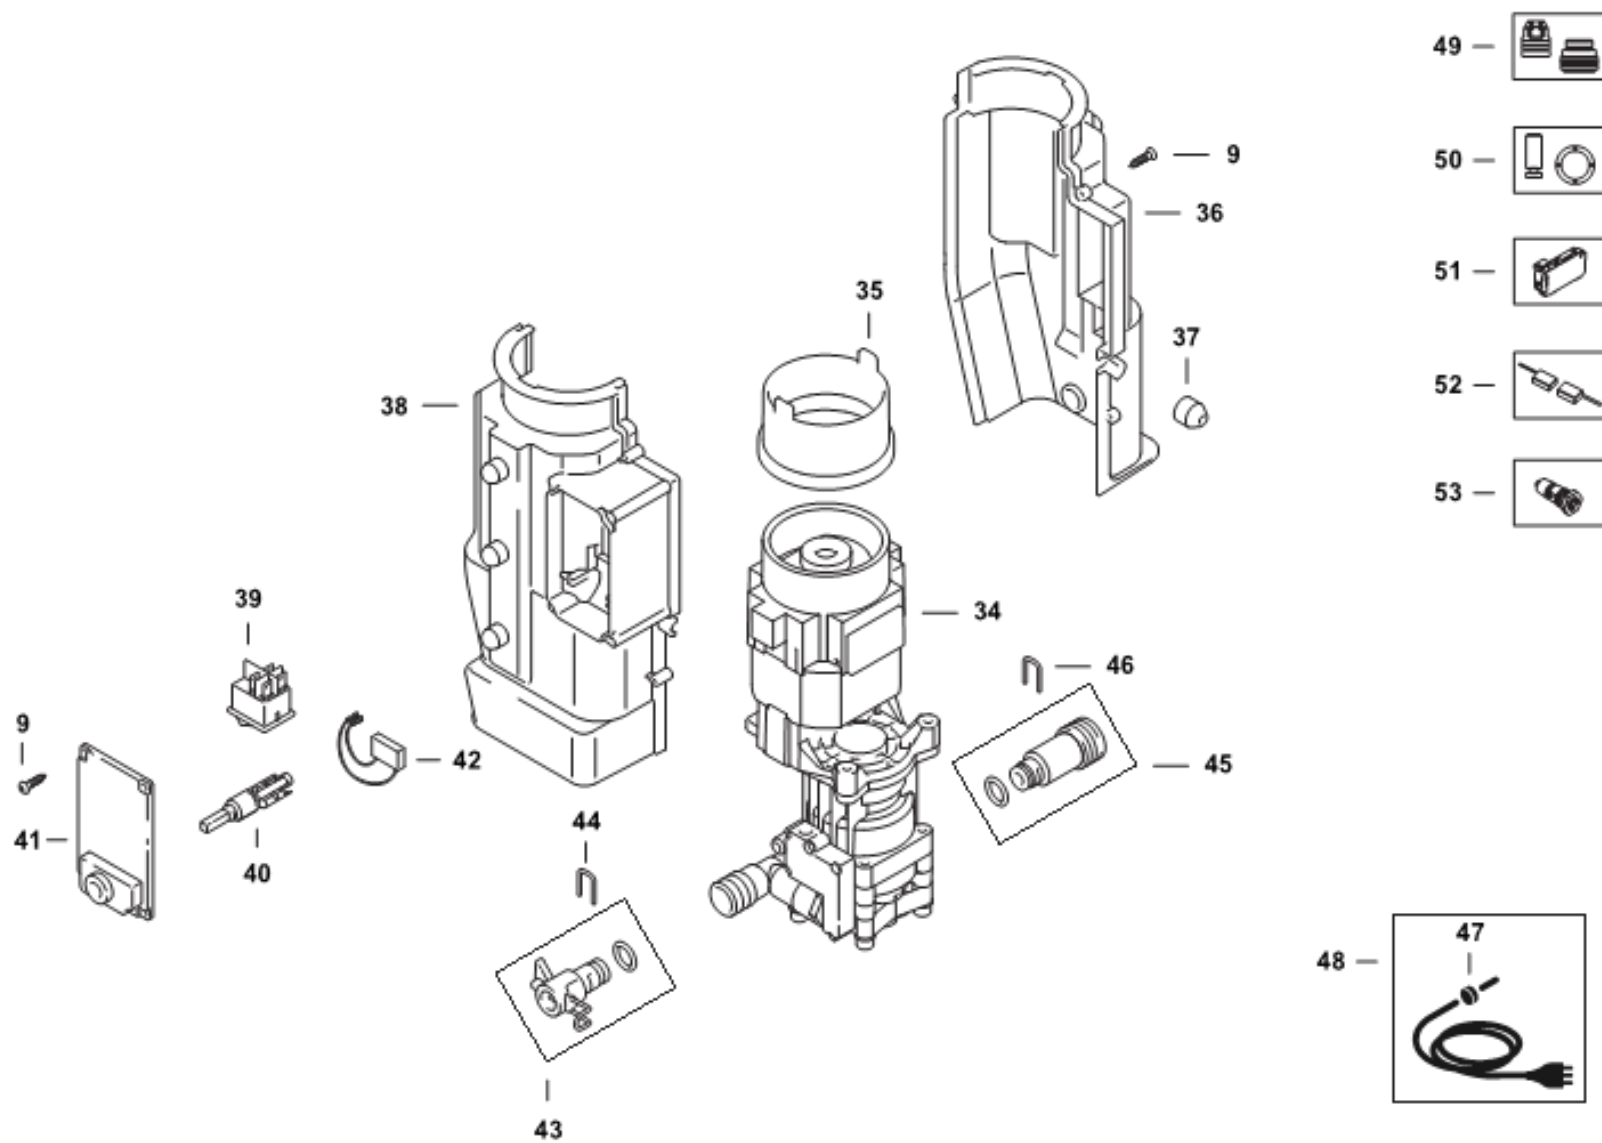

SXFPW18B-E Main unit PRESSURE WASHER 1

SXFPW18B-E Motor PRESSURE WASHER 1

SXFPW18B-E Attachments PRESSURE WASHER 1

Parts List SXFPW18B-E PRESSURE WASHER 1

Item	Part Number	Qty	Part Description	General Description	Other Info	Repair Inst	Markets
1	4380930	1	HANDLE SA			No	QS
2	4381300	1	KNOB			No	QS
3	50943	22	SCREW			No	QS
4	4380940	1	COVER			No	QS
5	4380950	1	COVER			No	QS
6	4380913	1	GUARD			No	QS
7	4384530	1	GUARD			No	QS
8	4384540	1	GUARD			No	QS
9	3085940	14	SCREW			No	QS
10	4380255	1	KNOB			No	QS
11	4380881	1	GUARD			No	QS
12	4380397	1	BUTTON	Push-button		No	QS
13	4380900	1	CASING			No	QS
14	5460810	5	SCREW			No	QS
15	4380870	1	FOOT SA			No	QS
16	1004455-07	1	GLAND			No	QS
17	4560251	2	SUPPORT			No	QS
18	4380201	1	BASE			No	QS
19	4383860	1	SUPPORT			No	QS
20	4582020	1	SCREW			No	QS
21	4580590	1	CARRIER			No	QS
22	5140205-21	1	CARRIER			No	QS
23	5140205-76	1	CARRIER			No	QS
24	4380340	2	WHEEL			No	QS
25	4383970	2	LOCK			No	QS
26	4380865	2	GUARD			No	QS
27	5140205-75	1	BRACKET			No	QS
28	5140126-71	2	PLATE			No	QS
29	5140205-91	1	BRACKET			No	QS
30	5140205-90	1	LEVER			No	QS
31	4380459	1	KNOB			No	QS
32	5460700	1	SCREW			No	QS