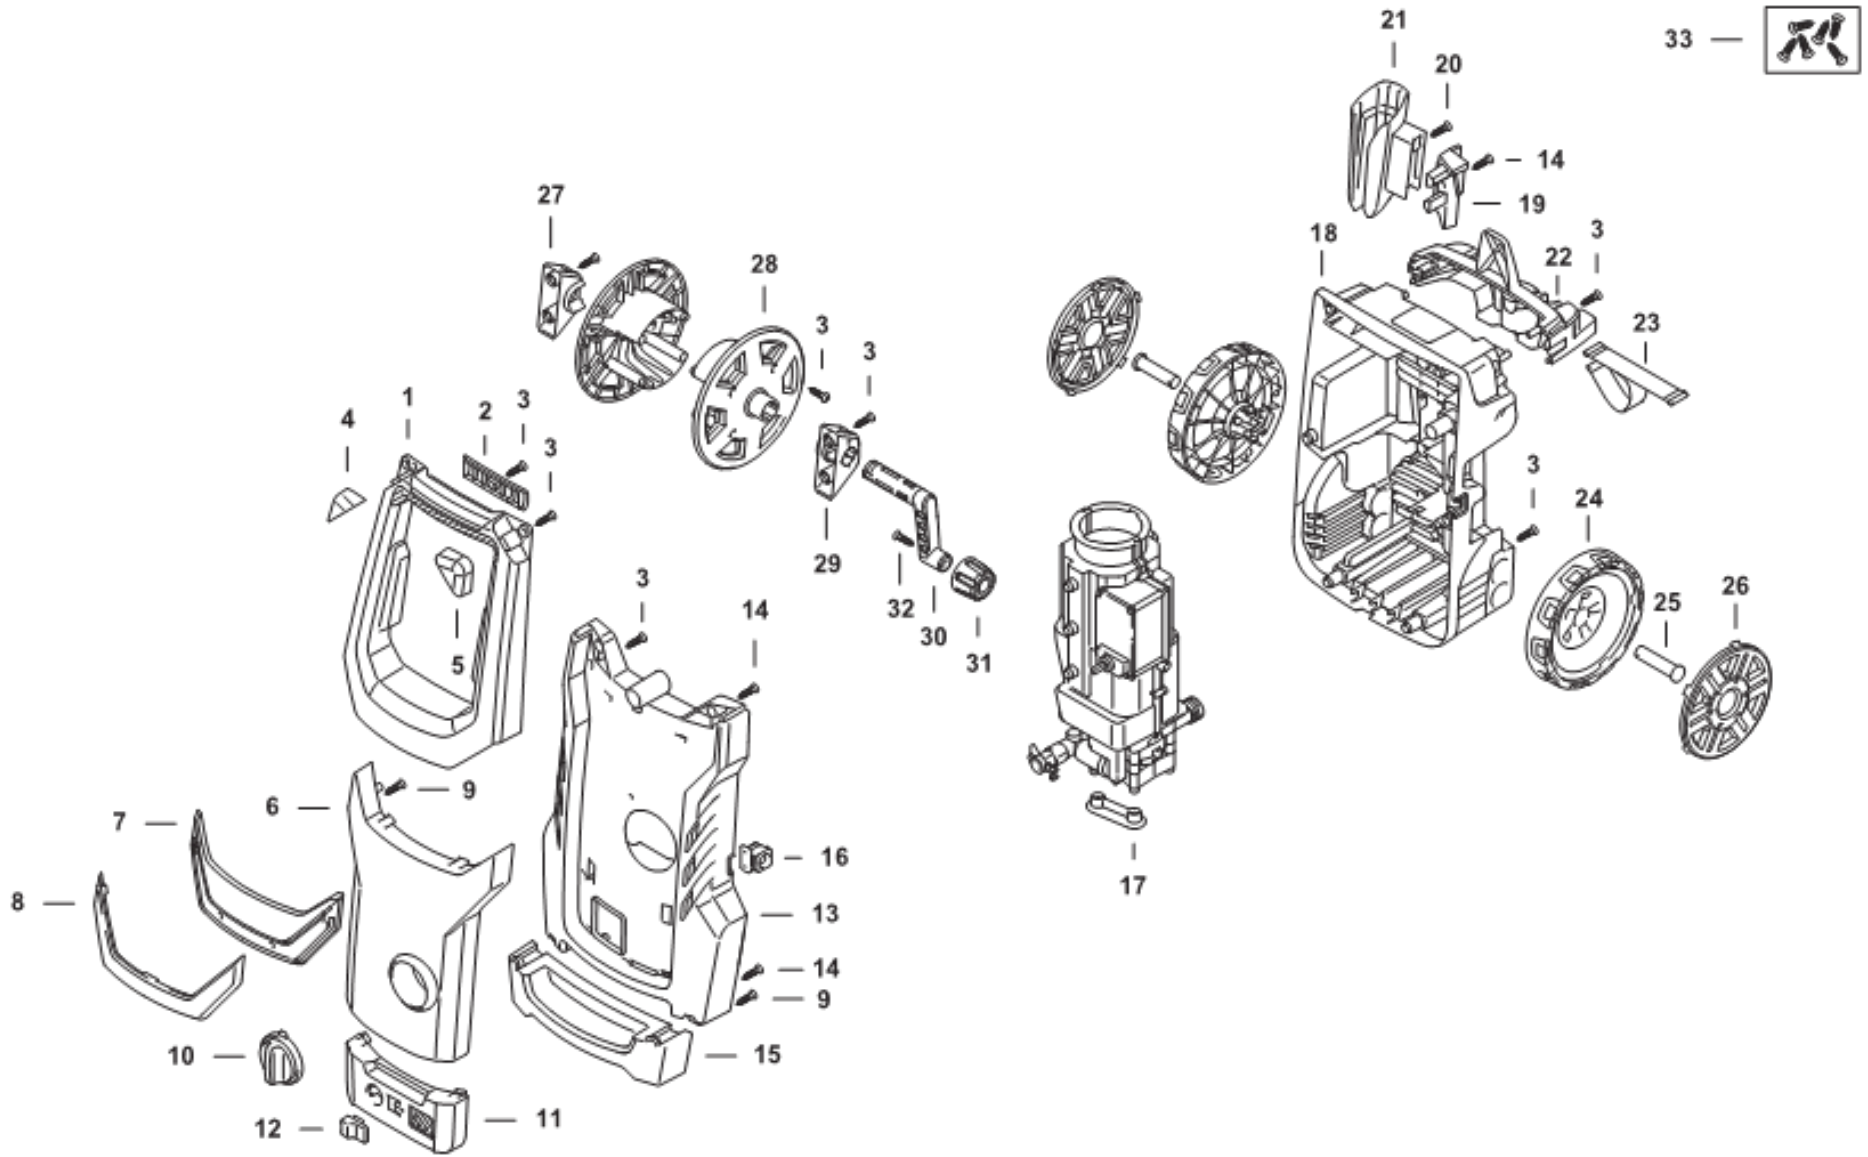

SXFPW18B-E Main unit PRESSURE WASHER 1

SXFPW18B-E Motor PRESSURE WASHER 1

SXFPW18B-E Attachments PRESSURE WASHER 1

Parts List SXFPW18B-E PRESSURE WASHER 1

Item	Part Number	Qty	Part Description	General Description	Other Info	Repair Inst	Markets
1	4380930	1	HANDLE SA			No	QS
2	4381300	1	KNOB			No	QS
3	50943	22	SCREW			No	QS
4	4380940	1	COVER			No	QS
5	4380950	1	COVER			No	QS
6	4380913	1	GUARD			No	QS
7	4384530	1	GUARD			No	QS
8	4384540	1	GUARD			No	QS
9	3085940	14	SCREW			No	QS
10	4380255	1	KNOB			No	QS
11	4380881	1	GUARD			No	QS
12	4380397	1	BUTTON	Push-button		No	QS
13	4380900	1	CASING			No	QS
14	5460810	5	SCREW			No	QS
15	4380870	1	FOOT SA			No	QS
16	1004455-07	1	GLAND			No	QS
17	4560251	2	SUPPORT			No	QS
18	4380201	1	BASE			No	QS
19	4383860	1	SUPPORT			No	QS
20	4582020	1	SCREW			No	QS
21	4580590	1	CARRIER			No	QS
22	5140205-21	1	CARRIER			No	QS
23	5140205-76	1	CARRIER			No	QS
24	4380340	2	WHEEL			No	QS
25	4383970	2	LOCK			No	QS
26	4380865	2	GUARD			No	QS
27	5140205-75	1	BRACKET			No	QS
28	5140126-71	2	PLATE			No	QS
29	5140205-91	1	BRACKET			No	QS
30	5140205-90	1	LEVER			No	QS
31	4380459	1	KNOB			No	QS
32	5460700	1	SCREW			No	QS